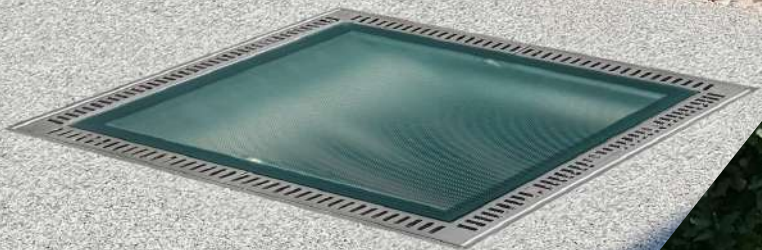

Lucernario aerante[®] INOX

For lightwells

Openable

For swimming pools

- For technical control room
- Easy inspection
- Protects implants

Shower tray

Lucernario aerante INOX
Openable can be used
as shower tray.

The water collected by the drainage channels is conveyed to the drain. The non-slip surface is suitable for contact with water. Adherence and comfort are guaranteed.

Storing tools

Lucernario aerante INOX
Openable can be used to store **objects and tools inside the compartment**, such as brushes, nets, and the **pool cleaning robot**.

The openable *Lucernario aerante INOX* collects rainwater from its drainage channel and **allows the ventilation of the technical room** through the air intakes. The constant flow of air and the action of the electric fan ensure the control room breathes better. Humidity is considerably reduced and, consequently, so is the **risk of system usury**. The air intakes are protected by **anti-insect and anti-dirt nets**. Simply lift the grid to clean the runoff channel.

Materials

The openable *Lucernario aerante INOX* is made of **AISI 316** semi-matt steel for a **modern look** and **high resistance to oxidation**. The walk-on glass provides natural light and ensures safe transit thanks to its **R11 non-slip pattern**.