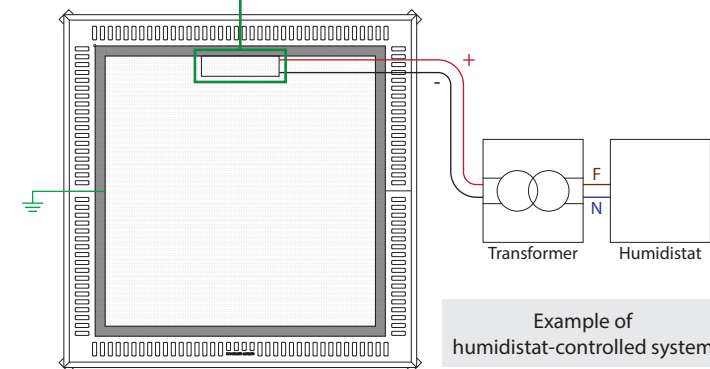

Electric fan type "OUT"
An indispensable accessory
for correct air circulation.

Non-slip surface: Pixel

Air intakes
with anti-insect net

An electric fan type "OUT" is included in the sales price.
This wiring diagram is supplied by way of example.
We suggest contacting a professional to ideally define your system.

Installation diagram

These installation diagram is provided as examples.
We recommend you consult a professional who can define the ideal realisation of your floor.

Lucernario aerante INOX
For lightwells