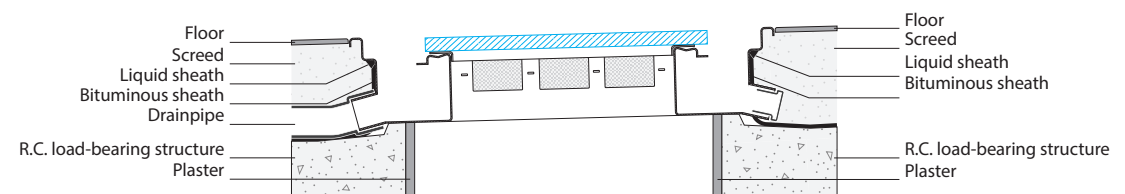

Electric fan type "OUT"
An indispensable accessory
for correct air circulation.

Non-slip surface: Pixel

Air intakes
with anti-insect net

An electric fan type "OUT" is included in the sales price.
This wiring diagram is supplied by way of example.
We suggest contacting a professional to ideally define your system.

Installation diagram

These installation diagram is provided as examples.
We recommend you consult a professional who can define the ideal realisation of your floor.

Lucernario aerante INOX
For lightwells