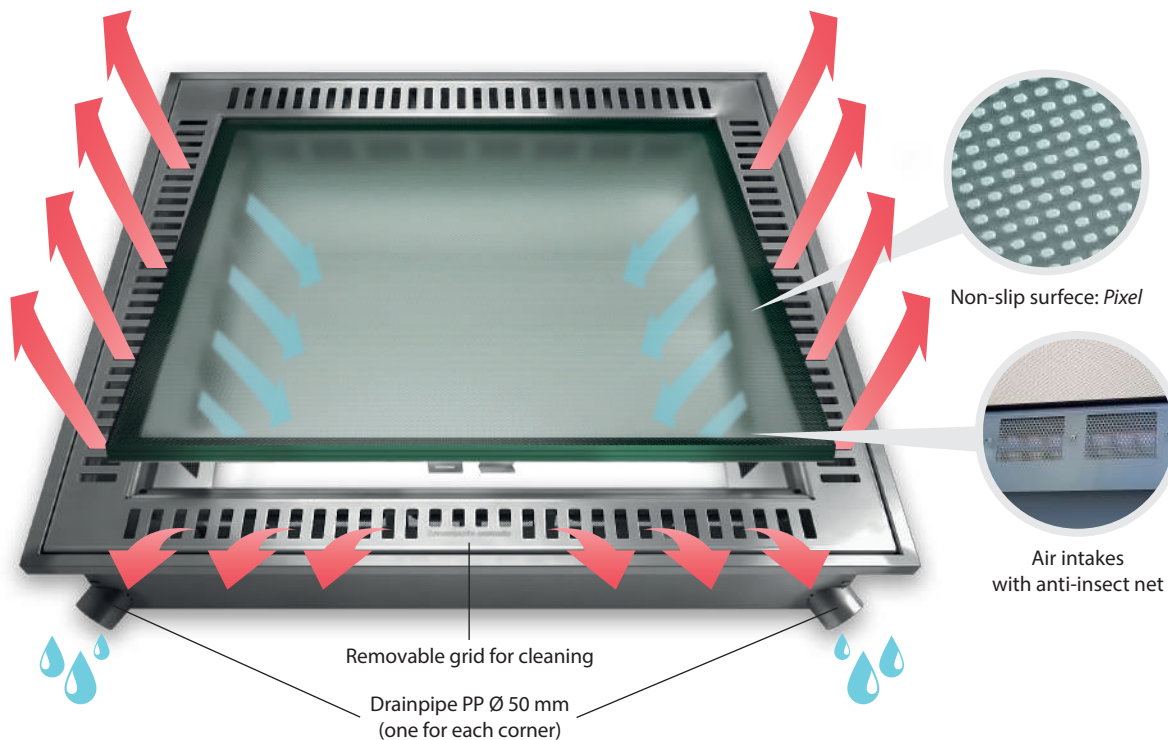

Lucernario aerante[®] INOX

For lightwells

Openable

For swimming pools

- For technical control room
- Easy inspection
- Protects implants

Shower tray

Lucernario aerante INOX
Openable can be used
as shower tray.

The water collected by the drainage channels is conveyed to the drain. The non-slip surface is suitable for contact with water. Adherence and comfort are guaranteed.

Storing tools

Lucernario aerante INOX
Openable can be used to store **objects and tools inside the compartment**, such as brushes, nets, and the **pool cleaning robot**.

When in use, the robot control unit can be left inside the system compartment.

Tileable

Lucernario aerante INOX
Openable **can be paved** with porcelain stoneware tiles or with resin floors.

How it works

The openable *Lucernario aerante INOX* collects rainwater from its drainage channel and **allows the ventilation of the technical room** through the air intakes. The constant flow of air and the action of the electric fan ensure the control room breathes better. Humidity is considerably reduced and, consequently, so is the **risk of system usury**. The air intakes are protected by **anti-insect and anti-dirt nets**. Simply lift the grid to clean the runoff channel.